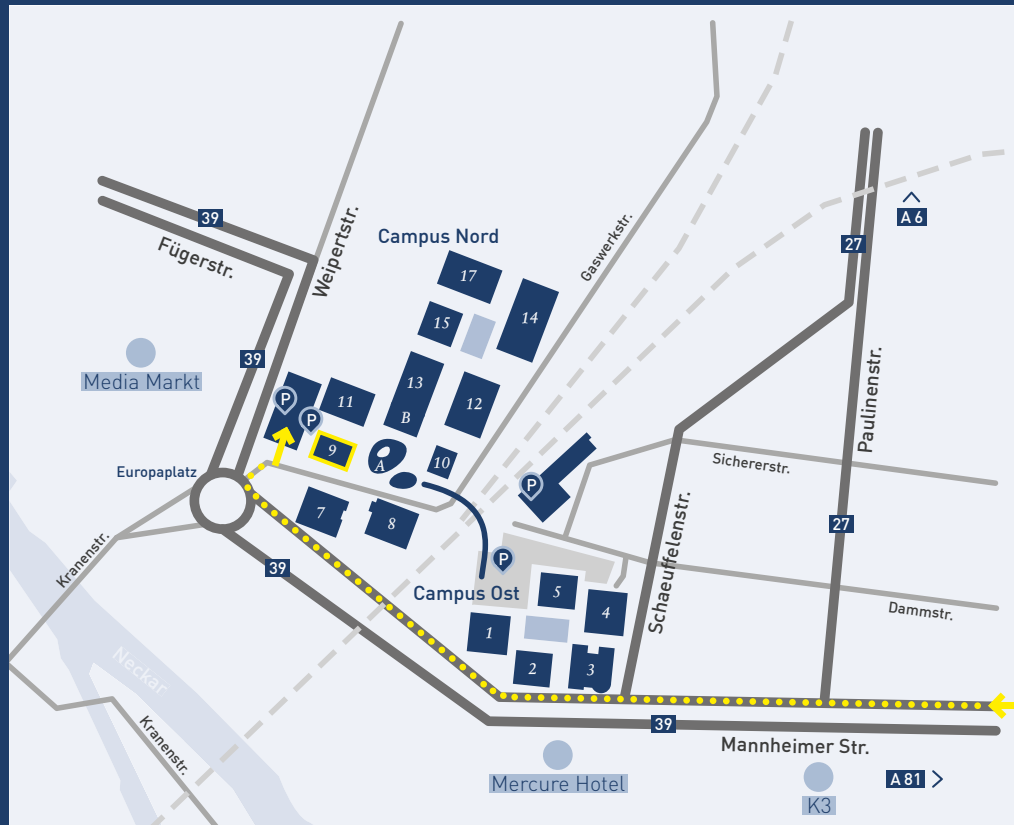

Arrival by Car:

LEGEND

1	Forum	10	HHN
2	GGs, TUM	11	LAB
3	DHBW, <i>experimenta</i>	12	HHN
4	DHBW	13	DHBW CAS
5	DHBW	14	HHN*
7	<i>aim</i>	15	Library*
8	Aula	17	HHN*
9	TUM, CAS, DSS, SCS	A	Refectory*
		B	Café

* as from 2019

Arriving from the A81:

Take exit 11 “Heilbronn-Zentrum/Untergruppenbach/Löwenstein” and follow the L1111 towards Heilbronn. Follow the Stuttgarter Straße towards the city centre. In Heilbronn, follow the Oststraße at the Südstraße/Oststraße (B27) fork. At the Weinsberger Straße (B27-B39)/Paul-Göbel-Straße (B39) fork, turn left into Weinsberger Straße. Follow the Weinsberger Straße, which meets Mannheimer Straße, until you reach the Europaplatz. Take the first exit at the Europaplatz roundabout. Turn left right away to use the “Bildungscampus West” multi-storey car park.

Enter the following address into your navigation system to get to the “Bildungscampus West” multi-storey car park:
Weipertstr. 51, 74076 Heilbronn

You can use the parking spaces of this car park free of charge while you visit us.

Please ask the staff members at the Dieter Schwarz Foundation’s reception to validate your parking ticket.