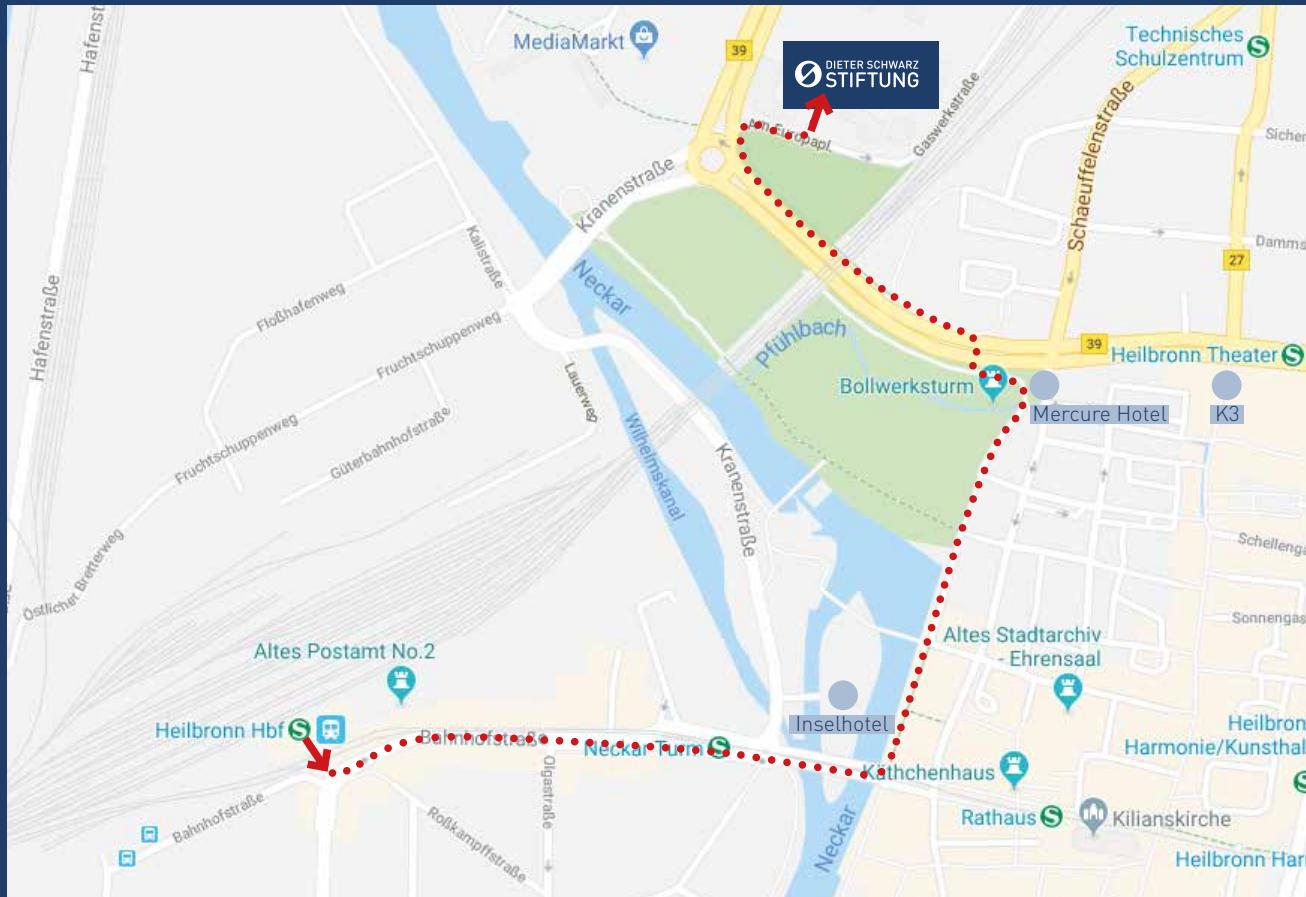

* as from 2019

Arriving from the A81:

Take exit 11 “Heilbronn-Zentrum/Untergruppenbach/Löwenstein” and follow the L1111 towards Heilbronn. Follow the Stuttgarter Straße towards the city centre. In Heilbronn, follow the Oststraße at the Südstraße/Oststraße (B27) fork. At the Weinsberger Straße (B27-B39)/Paul-Göbel-Straße (B39) fork, turn left into Weinsberger Straße. Follow the Weinsberger Straße, which meets Mannheimer Straße, until you reach the Europaplatz. Take the first exit at the Europaplatz roundabout. Turn left right away to use the “Bildungscampus West” multi-storey car park.

* as from 2019

As an alternative option, you can use the parking spaces of the “Bildungscampus Ost” multi-storey car park.

Arriving from the A81:

Take exit 11 “Heilbronn-Zentrum/Untergruppenbach/Löwenstein” and follow the L1111 towards Heilbronn. Follow the Stuttgarter Straße towards the city centre. In Heilbronn, follow the Oststraße at the Südstraße/Oststraße (B27) fork. At the Weinsberger Straße (B27-B39)/Paul-Göbel-Straße (B39) fork, turn left into Weinsberger Straße. Turn right into Paulinenstraße (B27) and keep to the left. At the second traffic lights, turn left into Schaeuffelenstraße. Then turn right into Dammstraße and drive ahead to the end of the road. You can find the entrance to the multi-storey car park on the right side.

Arrival by Foot from Heilbronn Main Station (“Heilbronn Hbf”):

Exit the Heilbronn main station building and go to the left. Keep going straight (approx. 400 metres) crossing the bridge and passing the Insel-Hotel (located on the left side).

After the bridge, turn left and walk along the Neckar; keep going straight (approx. 300 metres) until you reach the Mercure hotel. Pass the hotel on the left side and cross the main road (Mannheimer Straße). Then turn left and follow the Mannheimer Straße until you reach the Europaplatz roundabout; turn right into Gaswerkstraße.